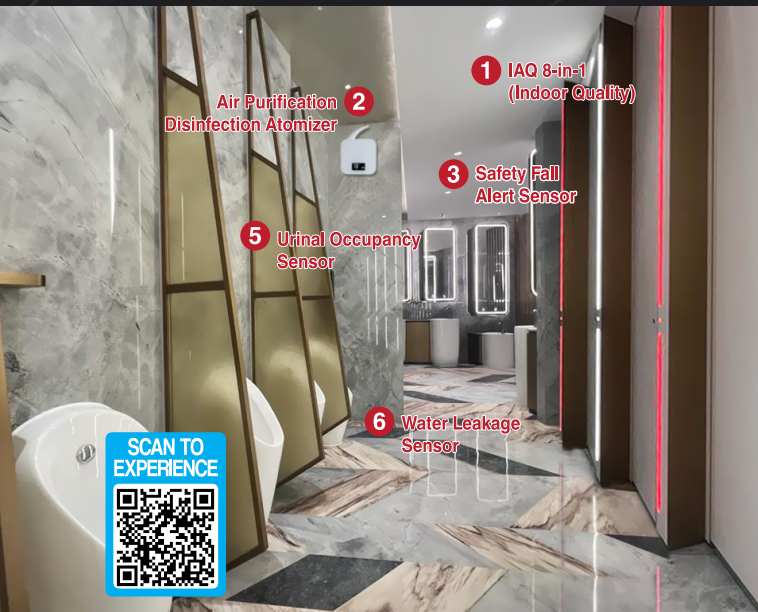

SMART TOILET 361° SOLUTION

Schäfer TOUCHLESS CUBICLE PARTITIONING SYSTEM

WORLD'S **FIRST TOUCHLESS!**

Designed by Zaha Hadid

TOUCHLESS, SAFETY, HYGIENIC, FINGER-PROTECTION INTEGRATED GIOT SMART MANAGEMENT AND OCCUPANCY AWARENESS FUNCTION

Our Genesis GIOT 361° Solution is a intelligent system to achieve Great User Experience, Efficient Manpower Management, Safety Alert Control and Backend Big Data Analysis.